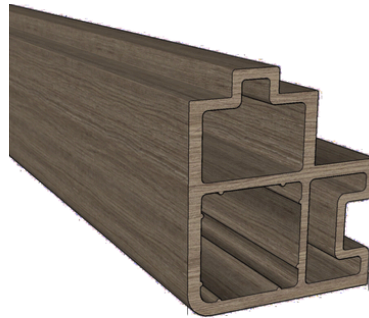

Wall Panels

INDOOR AND OUTDOOR PROJECTS

Are **interlocking panels** used for walls and partitions. Available in flat, corner and T-connection profiles. Hollow for **easy insulation** where needed.

Size: 300 x 85mm

Length: custom up to 6000mm

Surface: matte/glossy

Weight per meter: 4940g