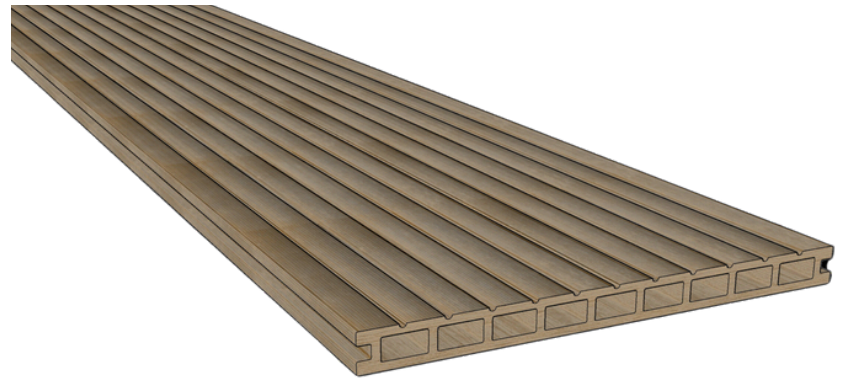

Size: 300 x 20mm

Length: custom up to
6000mm

Surface: matte/glossy

Weight per meter: 7720g

Full Floor Planks

INDOOR AND OUTDOOR PROJECTS

Suitable for **residential and commercial** use in outdoor and indoor spaces of up to medium-high traffic.

Available in a **variety of color options.**

Size: 300 x 23mm

Length: custom up to 6000mm

Surface: matte/glossy

Weight per running meter:
4610g

Hollow Floor Planks

Wall Panels

INDOOR AND OUTDOOR PROJECTS

Are **interlocking panels** used for walls and partitions. Available in flat, corner and T-connection profiles. Hollow for **easy insulation** where needed.

Size: 300 x 85mm

Length: custom up to 6000mm

Surface: matte/glossy