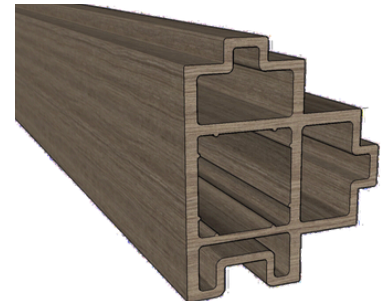

Wall Panels

INDOOR AND OUTDOOR PROJECTS

Are **interlocking panels** used for walls and partitions. Available in flat, corner and T-connection profiles. Hollow for **easy insulation** where needed.

Size: 300 x 85mm

Length: custom up to 6000mm

Surface: matte/glossy

Weight per meter: 4940g